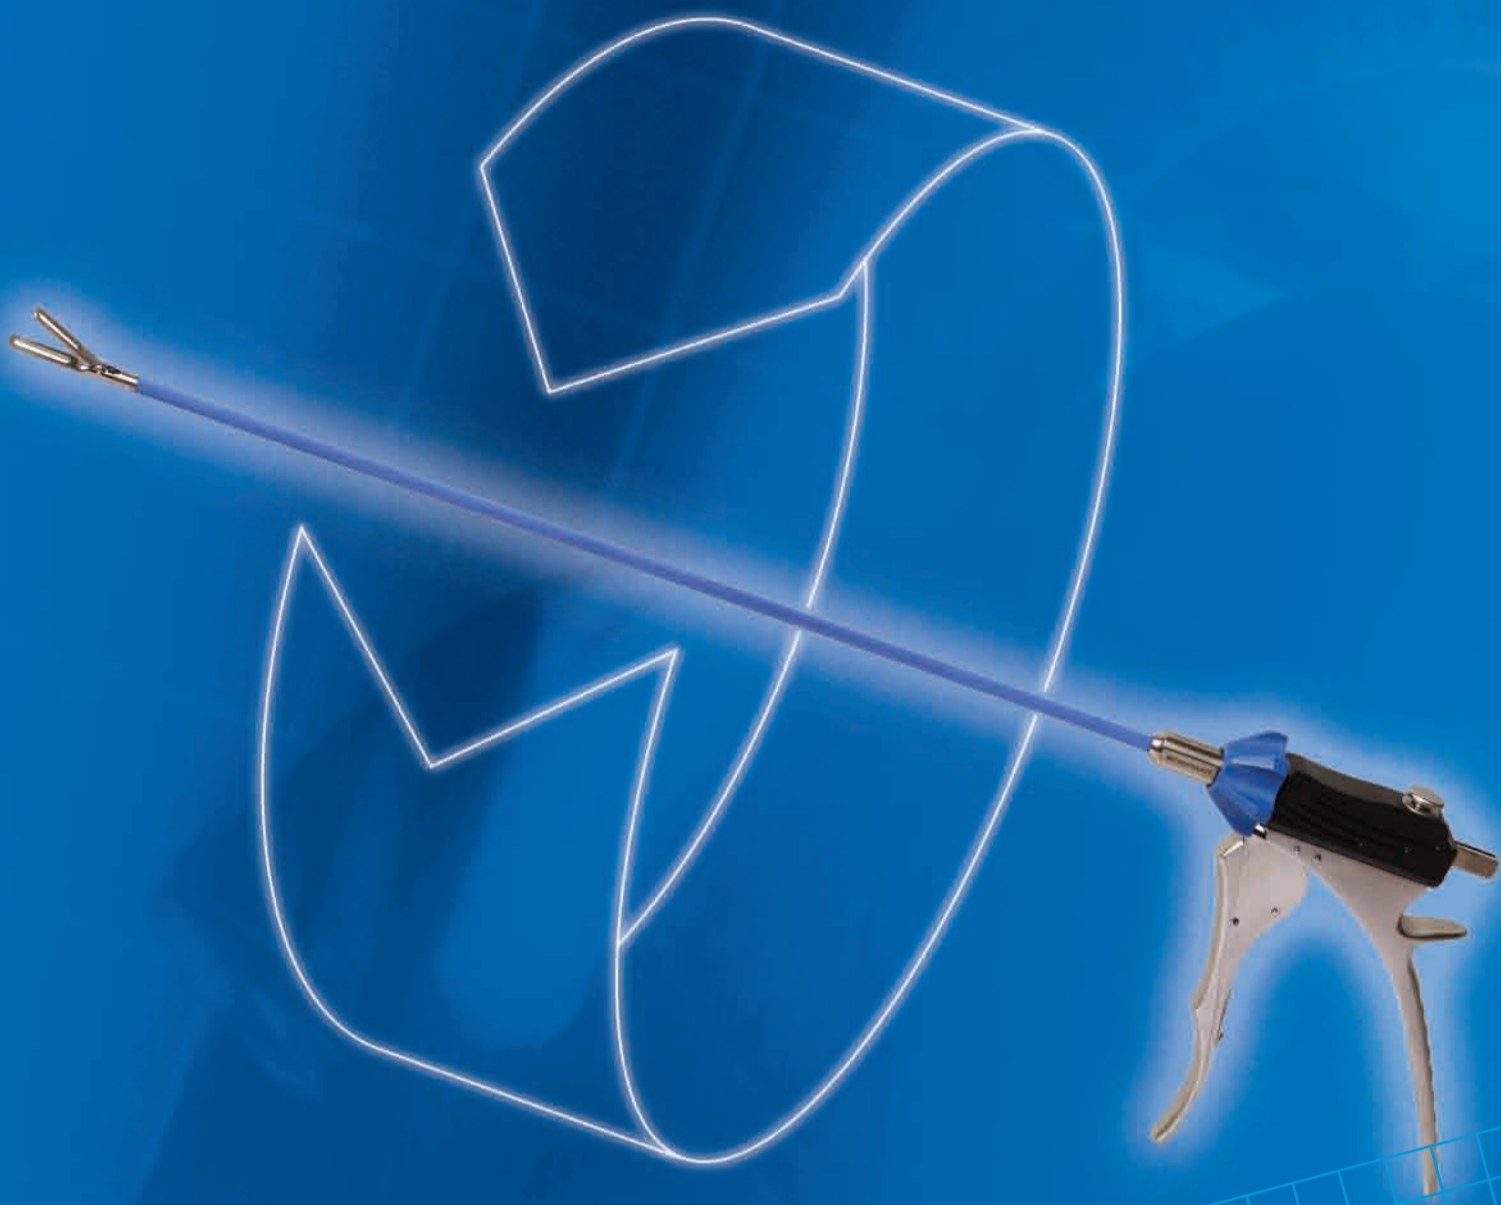

MICROFRANCE[®]

ROTATABLE BIPOLAR FORCEPS

urological & general surgery | instruments
part of the fine range of surgical instruments from

SIGH